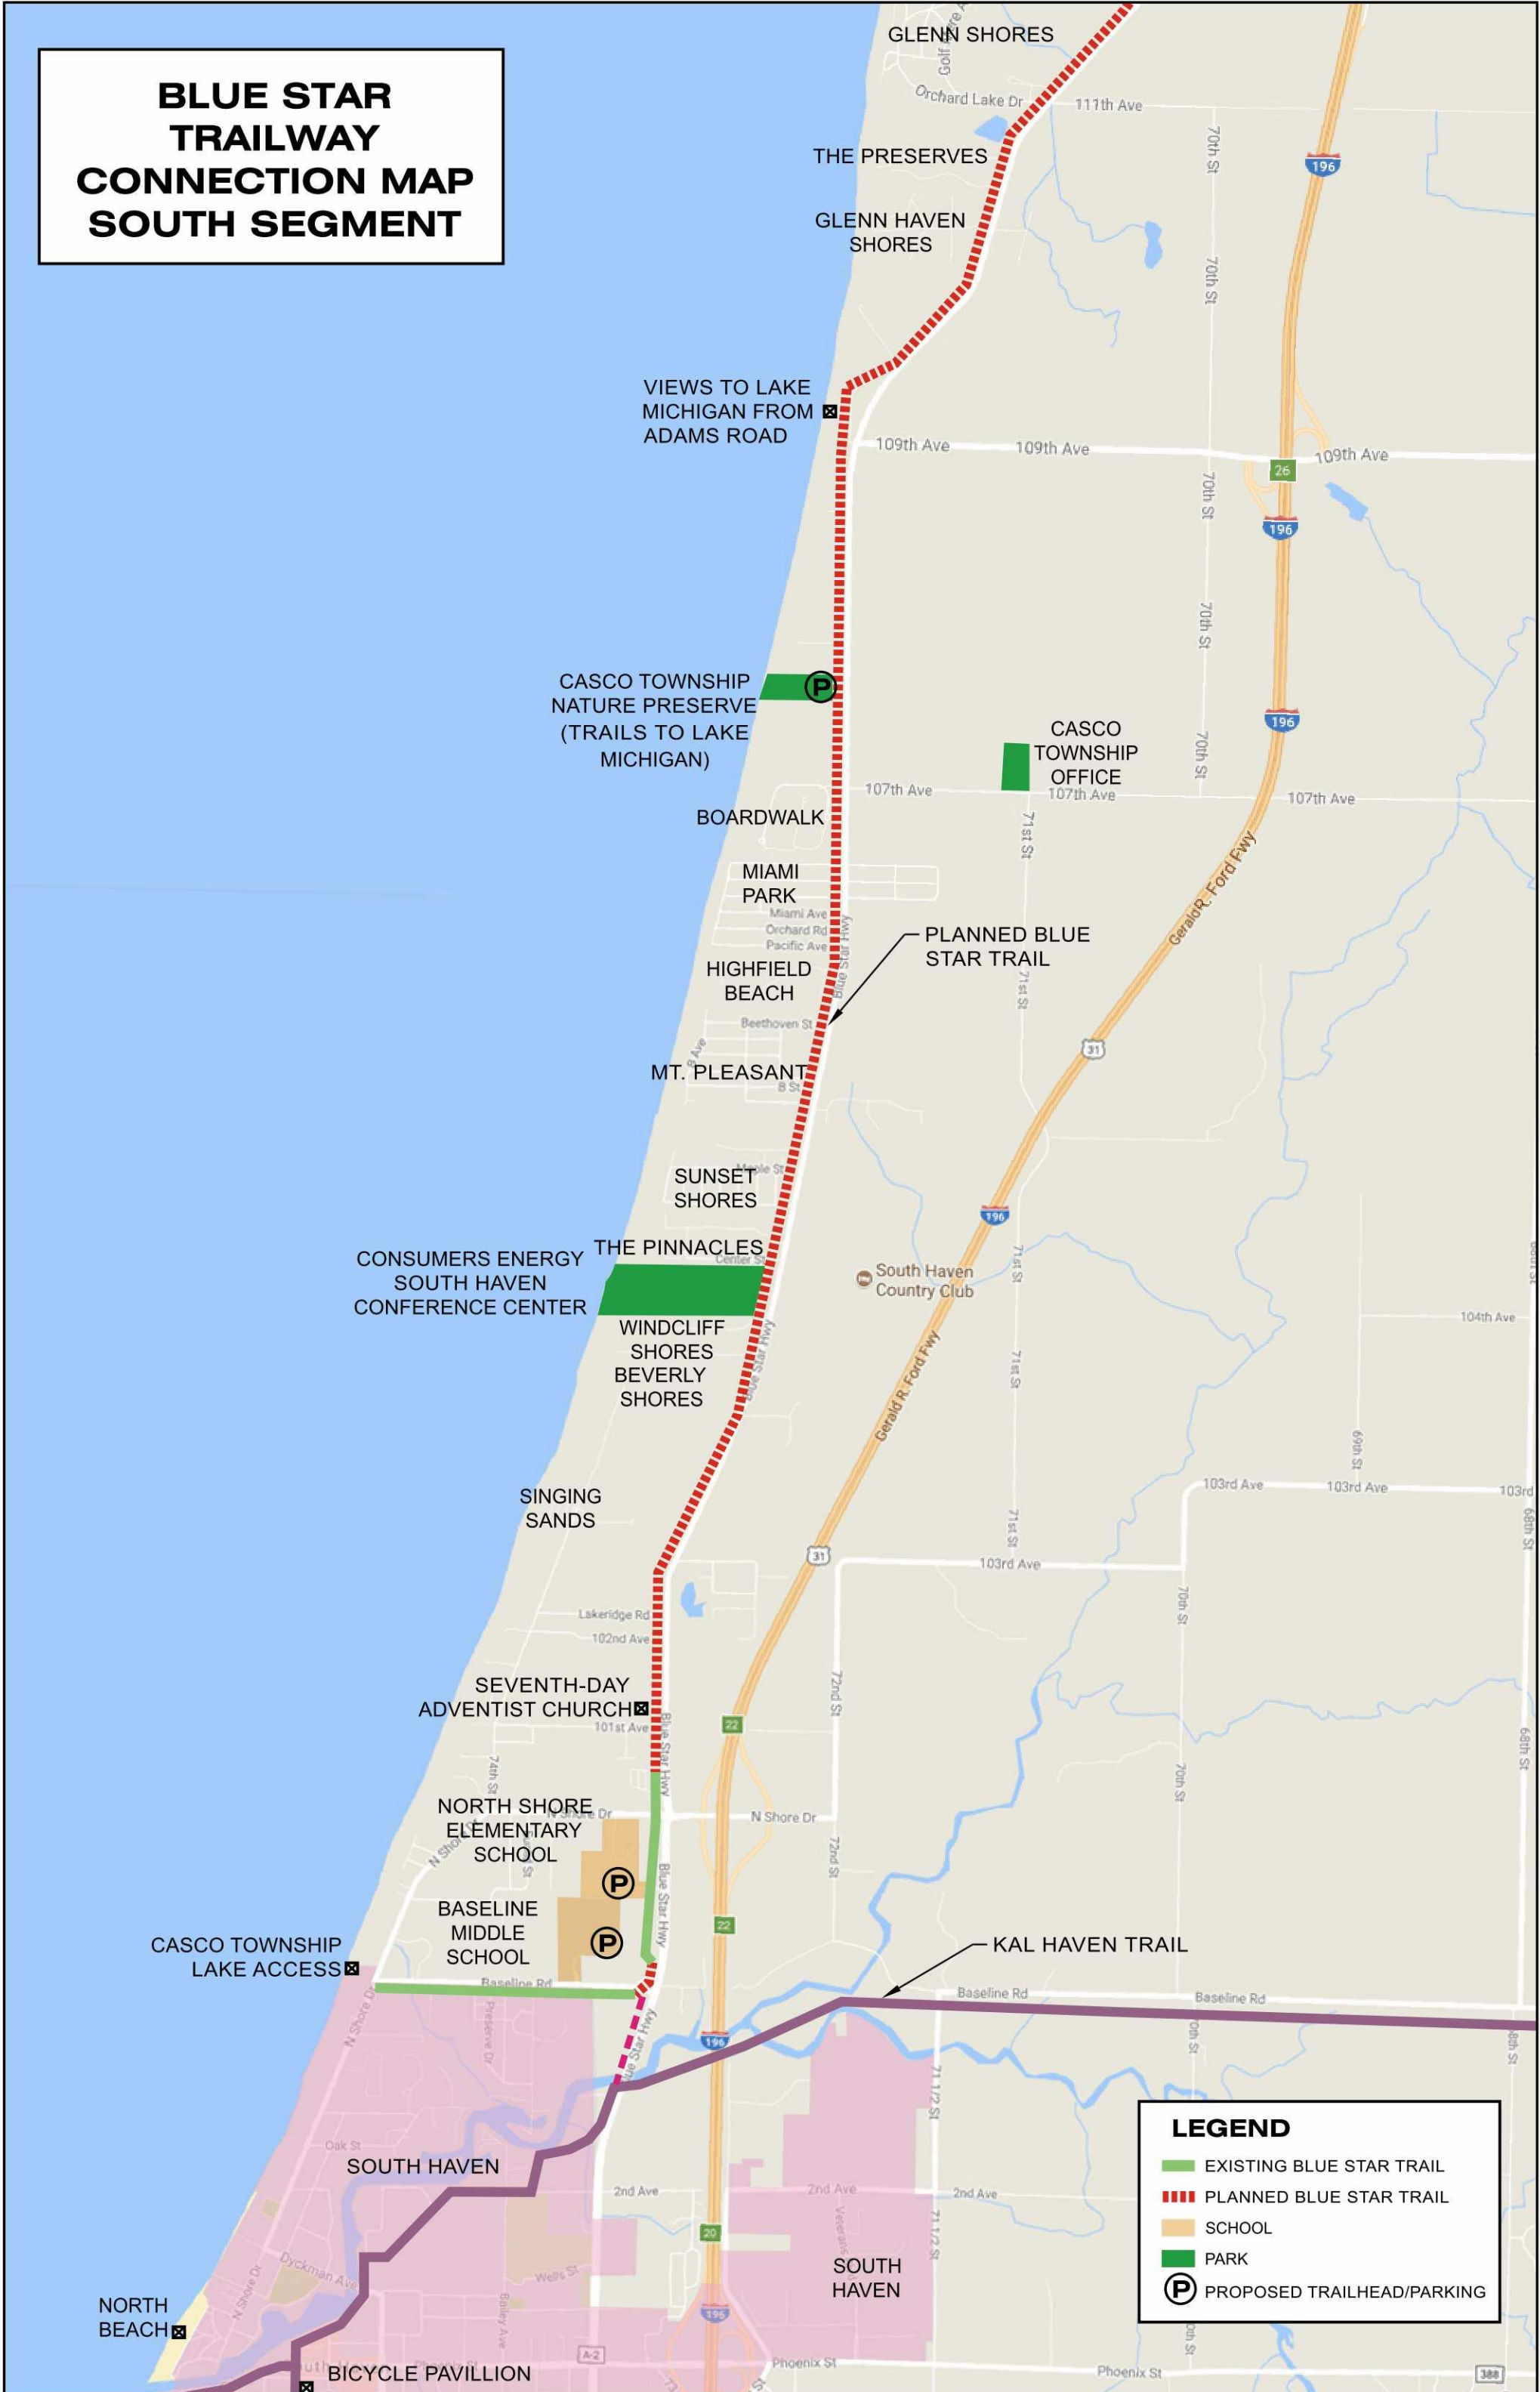

BLUE STAR TRAILWAY CONNECTION MAP SOUTH SEGMENT

LEGEND

- EXISTING BLUE STAR TRAIL
- - - PLANNED BLUE STAR TRAIL
- SCHOOL
- PARK
- P PROPOSED TRAILHEAD/PARKING