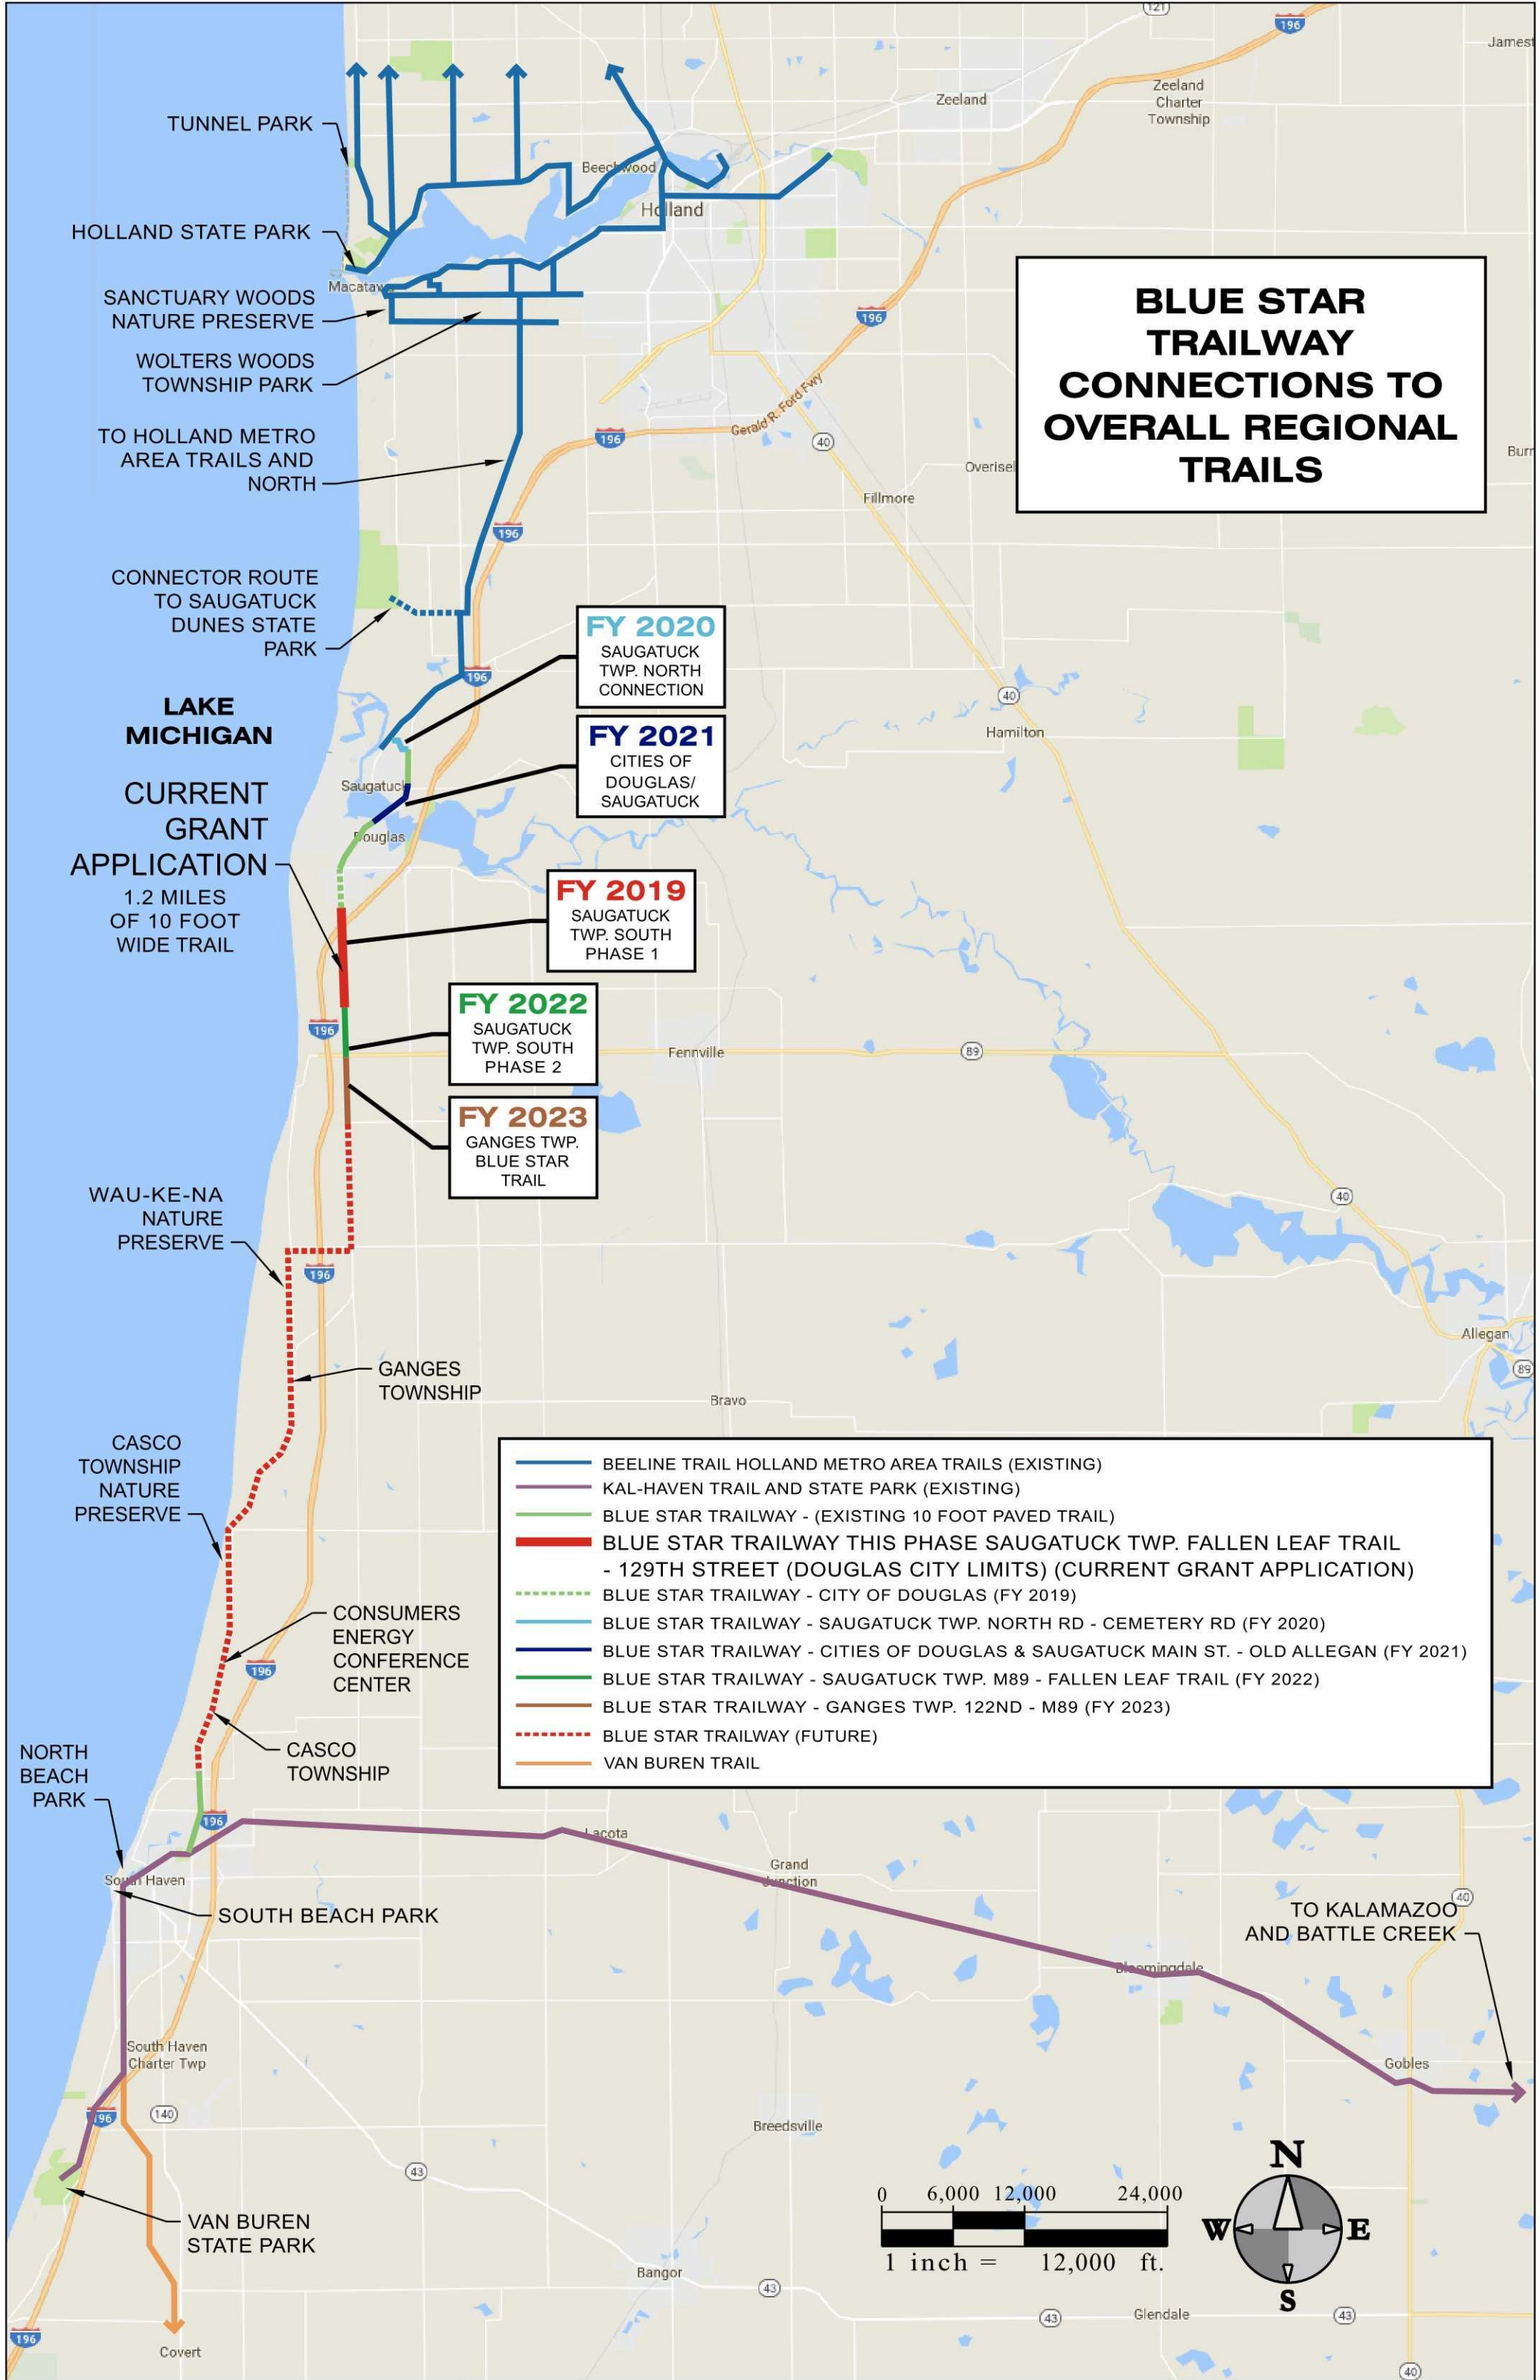

BLUE STAR TRAILWAY CONNECTIONS TO OVERALL REGIONAL TRAILS

TUNNEL PARK
 HOLLAND STATE PARK
 SANCTUARY WOODS NATURE PRESERVE
 WOLTERS WOODS TOWNSHIP PARK
 TO HOLLAND METRO AREA TRAILS AND NORTH
 CONNECTOR ROUTE TO SAUGATUCK DUNES STATE PARK

LAKE MICHIGAN
CURRENT GRANT APPLICATION
 1.2 MILES OF 10 FOOT WIDE TRAIL

WAU-KE-NA NATURE PRESERVE

CASCO TOWNSHIP NATURE PRESERVE

NORTH BEACH PARK

SOUTH BEACH PARK

VAN BUREN STATE PARK

FY 2020
 SAUGATUCK TWP. NORTH CONNECTION

FY 2021
 CITIES OF DOUGLAS/ SAUGATUCK

FY 2019
 SAUGATUCK TWP. SOUTH PHASE 1

FY 2022
 SAUGATUCK TWP. SOUTH PHASE 2

FY 2023
 GANGES TWP. BLUE STAR TRAIL

- BEELINE TRAIL HOLLAND METRO AREA TRAILS (EXISTING)
- KAL-HAVEN TRAIL AND STATE PARK (EXISTING)
- BLUE STAR TRAILWAY - (EXISTING 10 FOOT PAVED TRAIL)
- BLUE STAR TRAILWAY THIS PHASE SAUGATUCK TWP. FALLEN LEAF TRAIL - 129TH STREET (DOUGLAS CITY LIMITS) (CURRENT GRANT APPLICATION)
- BLUE STAR TRAILWAY - CITY OF DOUGLAS (FY 2019)
- BLUE STAR TRAILWAY - SAUGATUCK TWP. NORTH RD - CEMETERY RD (FY 2020)
- BLUE STAR TRAILWAY - CITIES OF DOUGLAS & SAUGATUCK MAIN ST. - OLD ALLEGAN (FY 2021)
- BLUE STAR TRAILWAY - SAUGATUCK TWP. M89 - FALLEN LEAF TRAIL (FY 2022)
- BLUE STAR TRAILWAY - GANGES TWP. 122ND - M89 (FY 2023)
- BLUE STAR TRAILWAY (FUTURE)
- VAN BUREN TRAIL

TO KALAMAZOO AND BATTLE CREEK